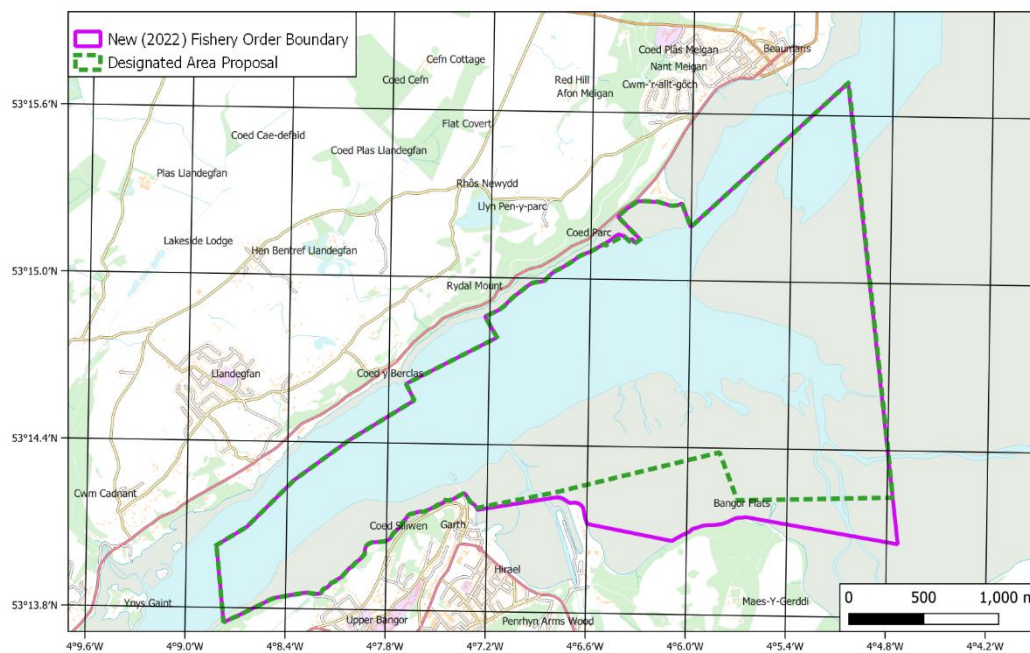

Menai Strait (East) Mussel and Oyster Fishery Order 2022

Notice of Designation of Several Area: 2nd April 2022

Statutory basis

The Menai Strait Fishery Order Management Association (“MSFOMA”) acting as the Grantee of the Menai Strait (East) Oyster and Mussel Fishery Order 2022 (“the 2022 Order”) has designated the area described in this notice as the several fishery area pursuant to §4 of the 2022 Order. The designation of this area has received the consent of the Welsh Minister as required by §5 of the 2022 Order (see Annex A of this notice). This area shall be referred to as the “Designated Area”.

This designation comes into effect on the 2nd April 2022.

Geographic extent

The extent of the Designated Area is illustrated in Figure 1 and the coordinates bounding it are listed overleaf.

Figure 1: Map showing the location of the Designated Area.